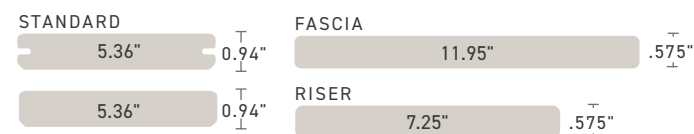

PROFILE OPTIONS