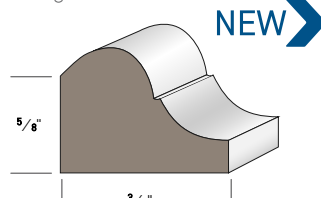

Nose Cove
AZM-7480
Length: 16'