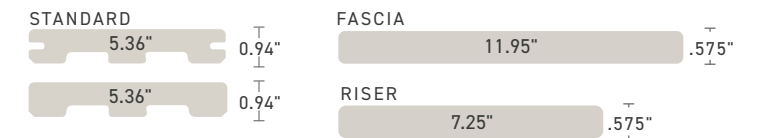

PROFILE OPTIONS