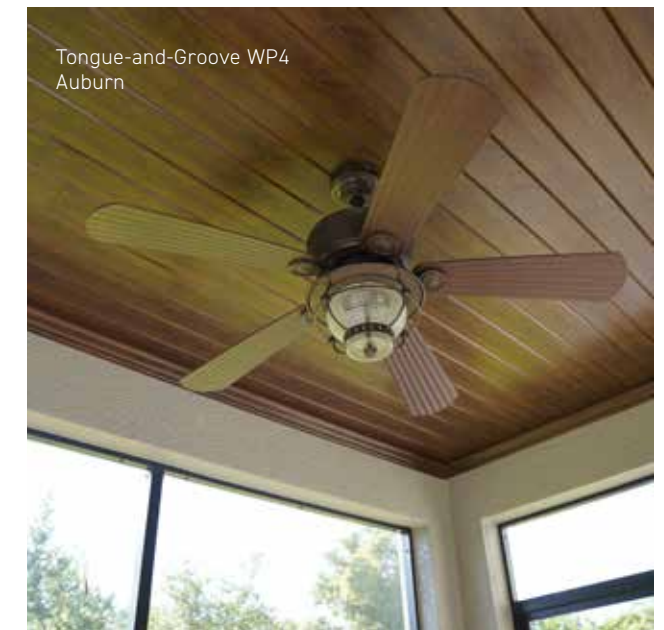

BEADBOARD

AZEK Alpine Beadboard provides a traditional, rustic farmhouse look with center bead and v-groove. Consistent interlocking design means tight joints and easy installation. Available in 18'.