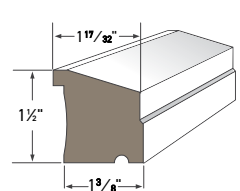

Historic Sill
AZM-6930
Length: 16'

Large Sill Nose
AZM-7979
Length: 16'

Window Sill Nose
AZM-7974
Length: 12'

Large Historic Sill
AZM-7958
Length: 16'

Sub Sill Nose
AZM-6933
Length: 16'

Water Table
AZM-6935
Length: 18'