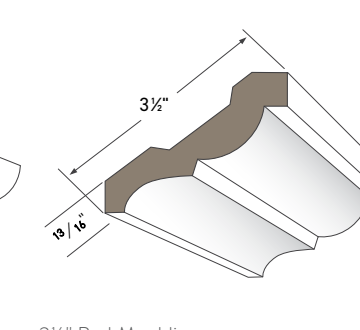

3" Crown
AZM-52
Length: 16'

4" Crown
AZM-49
Length: 16'

5" Crown
AZM-47
Length: 16'

6" Crown
AZM-45
Length: 16'

8" Crown
AZM-43
Length: 16'

Cove Moulding
AZM-80
Length: 16'

Bed Moulding
AZM-75
Length: 16'

3 1/2" Bed Moulding
AZM-28
Length: 16'