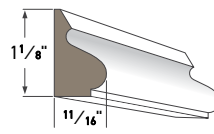

Base Cap
AZM-164
Length: 16'