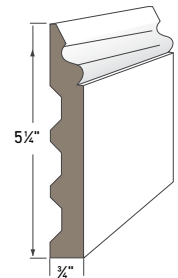

Colonial Base Cap
AZM-163
Length: 16'