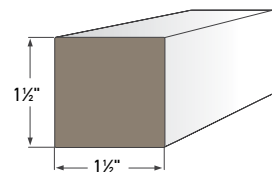

Square Profile
AZM-236
Length: 12'