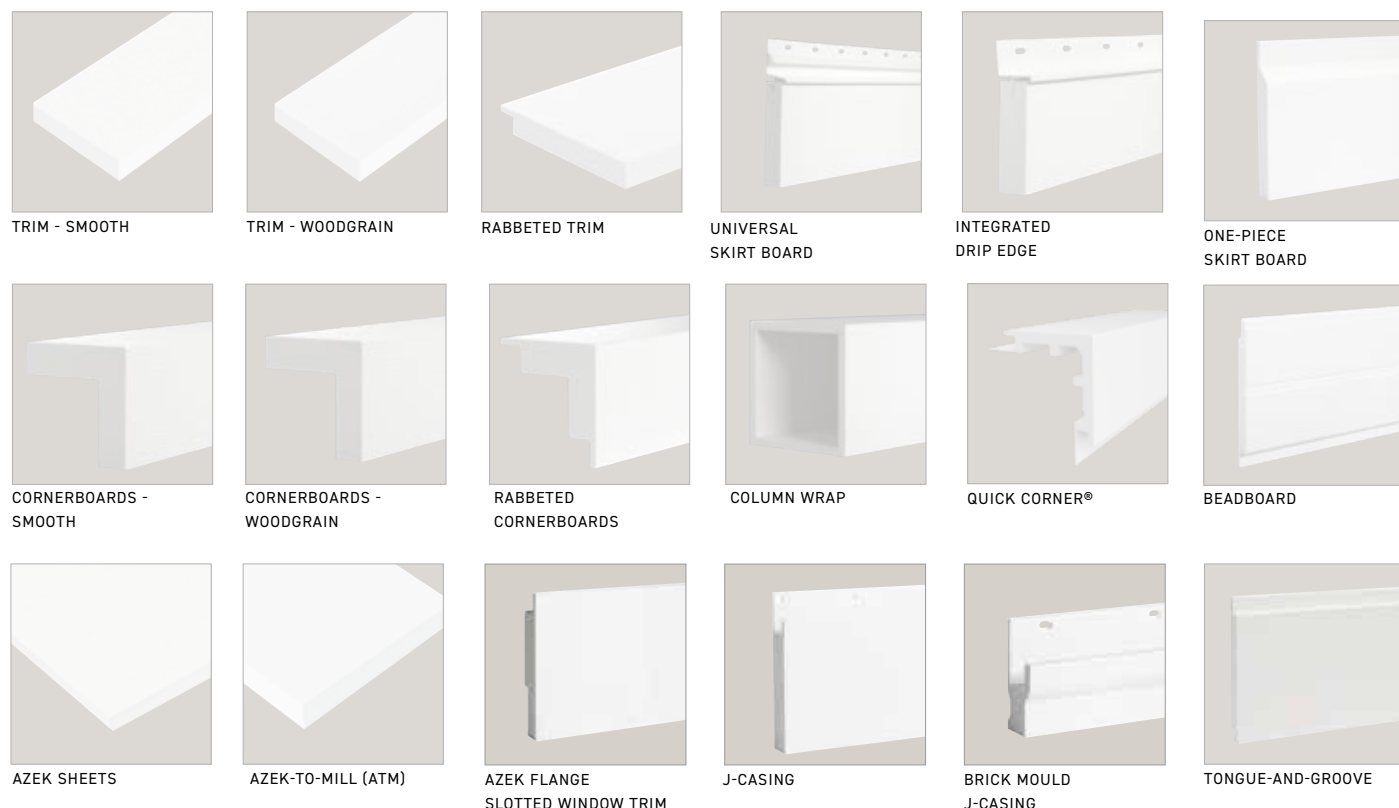

#1 in Performance Trim

Versatile AZEK® PVC Trim is the perfect replacement for wood or fiber cement trim and also performs beautifully as fascia, soffit, beadboard, cornerboards, window and door surrounds, column wraps, decorative mouldings, millwork, and much more.