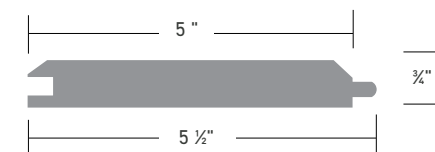

BEADBOARD

AZEK Alpine Beadboard provides a traditional, rustic farmhouse look with center bead and v-groove. Consistent interlocking design means tight joints and easy installation. Available in 18'.