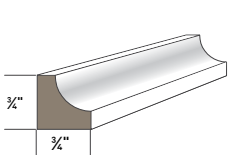

Scotia
AZM-93
Length: 16'