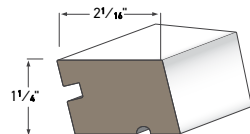

Historic Sill
AZM-6930
Length: 16'

Large Sill Nose
AZM-7979
Length: 16'

Window Sill Nose
AZM-7974
Length: 12'

Large Historic Sill
AZM-7958
Length: 16'

Sub Sill Nose
AZM-6933
Length: 16'

Water Table
AZM-6935
Length: 18'