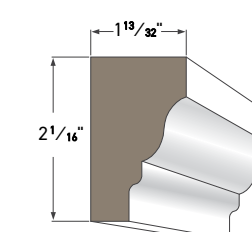

Rams Crown
AZM-6934
Length: 16'