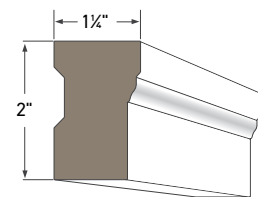

Brick Moulding
AZM-180
Lengths: 16, 17' and 18'