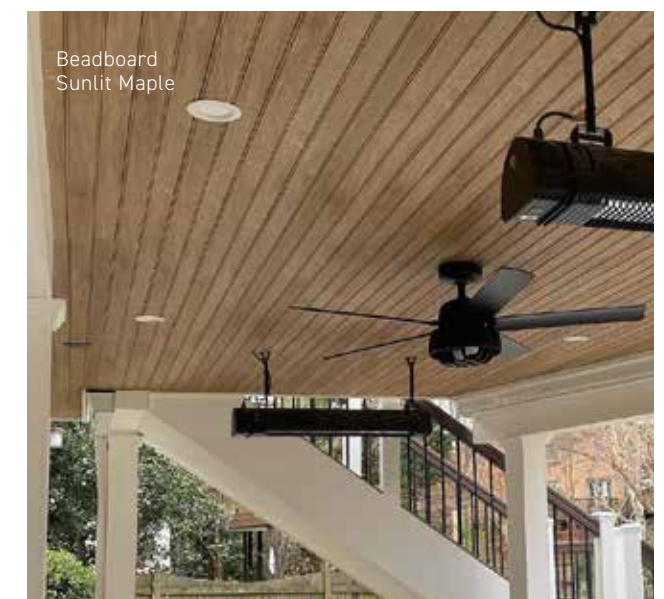

The AZEK Alpine Collection, beautiful, durable, and easy to install

Turn up the beauty and turn off maintenance worries with AZEK Alpine in ceilings, soffits, porches, gazebos, accent walls, and more. AZEK Alpine is well-suited for covering large expanses, with limitless design possibilities.

Building on AZEK Exteriors' experience with long-lasting, low-maintenance polymer materials, AZEK Alpine adds a final layer of realistic, warm woodgrain finishes. It's ready to install with no costly and time-consuming finishing (and refinishing) like wood. Consistent sizing and no wood imperfections helps ensure a high-quality job every time.

Color specific daubers for cut ends also available.

WP4/NICKEL GAP 18'			
Nominal	Actual	Color	AZEK Item Number
1 x 6 x 18	3/4" x 5 1/2" x 18'	Mission Oak	ACM1006216WPNMO
1 x 6 x 18	3/4" x 5 1/2" x 18'	Mesquite	ACM1006216WPNME
1 x 6 x 18	3/4" x 5 1/2" x 18'	Alaskan Cedar	ACM1006216WPNAG
1 x 6 x 18	3/4" x 5 1/2" x 18'	Sunlit Maple	ACM1006216WPNSM
1 x 6 x 18	3/4" x 5 1/2" x 18'	Harbor Ash	ACM1006216WPNHA
1 x 6 x 18	3/4" x 5 1/2" x 18'	Auburn	ACM1006216WPNAU

BEADBOARD 18'			
Nominal	Actual	Color	AZEK Item Number
1/2" x 5 1/2" x 18'	1/2" x 5 1/2" x 18'	Mission Oak	ACM0120618FMO
1/2" x 5 1/2" x 18'	1/2" x 5 1/2" x 18'	Mesquite	ACM0120618ME
1/2" x 5 1/2" x 18'	1/2" x 5 1/2" x 18'	Alaskan Cedar	ACM0120618FAG
1/2" x 5 1/2" x 18'	1/2" x 5 1/2" x 18'	Sunlit Maple	ACM0120618FSM
1/2" x 5 1/2" x 18'	1/2" x 5 1/2" x 18'	Harbor Ash	ACM0120618FHA
1/2" x 5 1/2" x 18'	1/2" x 5 1/2" x 18'	Auburn	ACM0120618FAU

LOOK UP TO ALPINE

Tongue-and-Groove WP4 and Beadboard profiles from the AZEK Alpine Collection add a high-end, polished detail to exterior locations with the appearance of premium stained lumber.

TONGUE-AND-GROOVE WP4