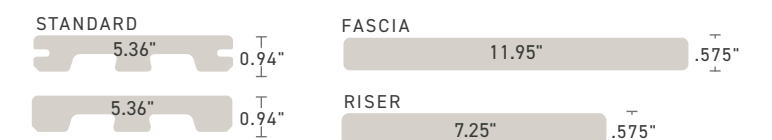

PROFILE OPTIONS

*TimberTech Prime+, Prime, and Premier Collections are covered by a 25-Year Limited Product Warranty and a 25-Year Fade & Stain Limited Warranty. The proprietary capping on the Prime+, Prime, and Premier Collections does not feature Mold Guard Technology. Availability varies by region.

*TimberTech Prime+, Prime, and Premier Collections are covered by a 25-Year Limited Product Warranty and a 25-Year Fade & Stain Limited Warranty. *The proprietary capping on the Prime+, Prime, and Premier Collections does not feature Mold Guard Technology.