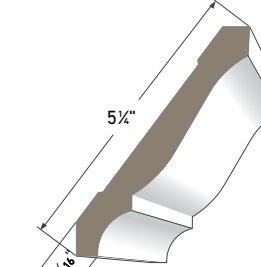

6" Crown
AZM-45
Length: 16'