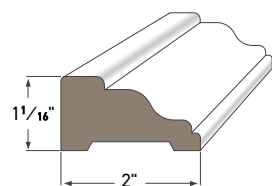

Rake Moulding
AZM-287
Length: 16'