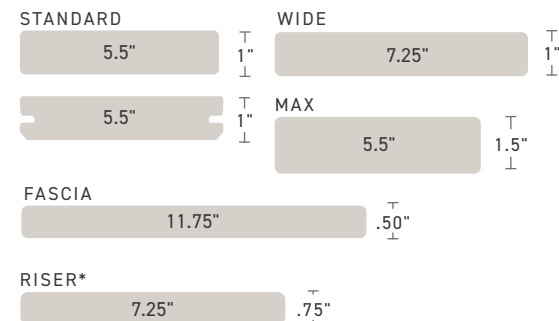

PROFILE OPTIONS

*Riser Boards are compatible with Cortez plugs.

PRODUCT DESCRIPTION	TimberTech Model Number		
	12'	16'	20'
HARVEST COLLECTION			
1 x 6 Square-Shouldered Brownstone	ADCB15512BS	ADCB15516BS	ADCB15520BS
1 x 6 Grooved Brownstone	AGB15512BS	AGB15516BS	AGB15520BS
1 x 8 Square-Shouldered Brownstone	—	ADCB172516BS	ADCB172520BS
1 x 6 Square-Shouldered Slate Gray	ADCB15512SG	ADCB15516SG	ADCB15520SG
1 x 6 Grooved Slate Gray	AGB15512SG	AGB15516SG	AGB15520SG
1 x 8 Square-Shouldered Slate Gray	—	ADCB172516SG	ADCB172520SG
2 x 6 Square-Shouldered Slate Gray MAX	ADCB25512SG	ADCB25516SG	ADCB25520SG
1 x 6 Square-Shouldered Kona*	—	ADB15516KOAAT	ADB15520KOAAT
HARVEST FASCIA			
12" Fascia Brownstone	ADCR5117512BS	—	—
12" Fascia Slate Gray	ADCR5117512SG	—	—
12" Fascia Kona*	ADR5117512KOAAT	—	—

SMART CHOICE

FOR FIRE ZONES

This collection is WUI Compliant.

MULTIWIDTH DECKING

FOR DESIGN FLEXIBILITY

Slate Gray and Brownstone are available in both standard (5.5") and wide (7.25") widths for curated design options. Kona only available in standard width.

MAX DECKING

FOR WIDER JOIST SPANS

MAX boards are 1.5" thick and can span up to 24" on center, making them ideal for docks, boardwalks, and many decking applications. Available in Slate Gray.

PORCH COLLECTION

Hardwoods & Stained Wood

Bring all the real wood looks and performance benefits of TimberTech Advanced PVC Decking to your clients' porches. The innovative tongue-and-groove installation allows for smaller gaps between boards — delivering a traditional hardwood flooring look your clients will love.