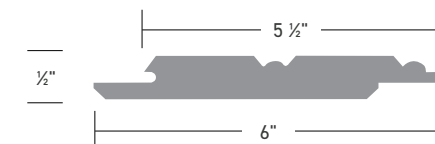

The AZEK Alpine Collection, beautiful, durable, and easy to install

Turn up the beauty and turn off maintenance worries with AZEK Alpine in ceilings, soffits, porches, gazebos, accent walls, and more. AZEK Alpine is well-suited for covering large expanses, with limitless design possibilities.

Building on AZEK Exteriors' experience with long-lasting, low-maintenance polymer materials, AZEK Alpine adds a final layer of realistic, warm woodgrain finishes. It's ready to install with no costly and time-consuming finishing (and refinishing) like wood. Consistent sizing and no wood imperfections helps ensure a high-quality job every time.

Color specific daubers for cut ends also available.

WP4/NICKEL GAP 18'			
Nominal	Actual	Color	AZEK Item Number
1 x 6 x 18	3/4" x 5 1/2" x 18'	Mission Oak	ACM1006216WPNMO
1 x 6 x 18	3/4" x 5 1/2" x 18'	Mesquite	ACM1006216WPNME
1 x 6 x 18	3/4" x 5 1/2" x 18'	Alaskan Cedar	ACM1006216WPNAG
1 x 6 x 18	3/4" x 5 1/2" x 18'	Sunlit Maple	ACM1006216WPNSM
1 x 6 x 18	3/4" x 5 1/2" x 18'	Harbor Ash	ACM1006216WPNHA
1 x 6 x 18	3/4" x 5 1/2" x 18'	Auburn	ACM1006216WPNAU

BEADBOARD 18'			
Nominal	Actual	Color	AZEK Item Number
1/2" x 5 1/2" x 18'	1/2" x 5 1/2" x 18'	Mission Oak	ACM0120618FMO
1/2" x 5 1/2" x 18'	1/2" x 5 1/2" x 18'	Mesquite	ACM0120618ME
1/2" x 5 1/2" x 18'	1/2" x 5 1/2" x 18'	Alaskan Cedar	ACM0120618FAG
1/2" x 5 1/2" x 18'	1/2" x 5 1/2" x 18'	Sunlit Maple	ACM0120618FSM
1/2" x 5 1/2" x 18'	1/2" x 5 1/2" x 18'	Harbor Ash	ACM0120618FHA
1/2" x 5 1/2" x 18'	1/2" x 5 1/2" x 18'	Auburn	ACM0120618FAU

LOOK UP TO ALPINE

Tongue-and-Groove WP4 and Beadboard profiles from the AZEK Alpine Collection add a high-end, polished detail to exterior locations with the appearance of premium stained lumber.

TONGUE-AND-GROOVE WP4