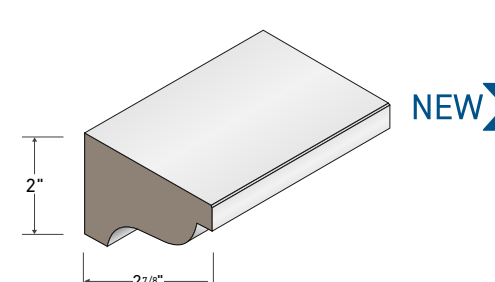

Pediment Crown Moulding
AZM-1882
Length: 12'