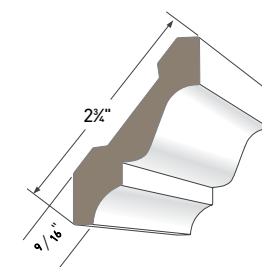

Drip Cap
AZM-197
Length: 16'

PCB Sill
AZM-948
Length: 16'

Scotia
AZM-93
Length: 16'

Quarter Round
AZM-105
Length: 16'

Nose Cove
AZM-7480
Length: 16'

Sill Nose
AZM-937
Length: 16'

CROWN PROFILES

Use AZEK® Crown Moulding as decorative accents along the intersection of a wall and ceiling, or choose a combination of profiles to create a custom look.