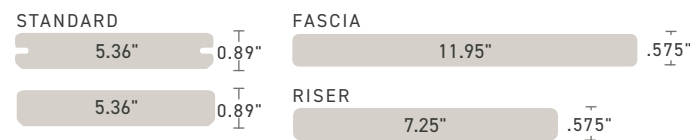

PROFILE OPTIONS