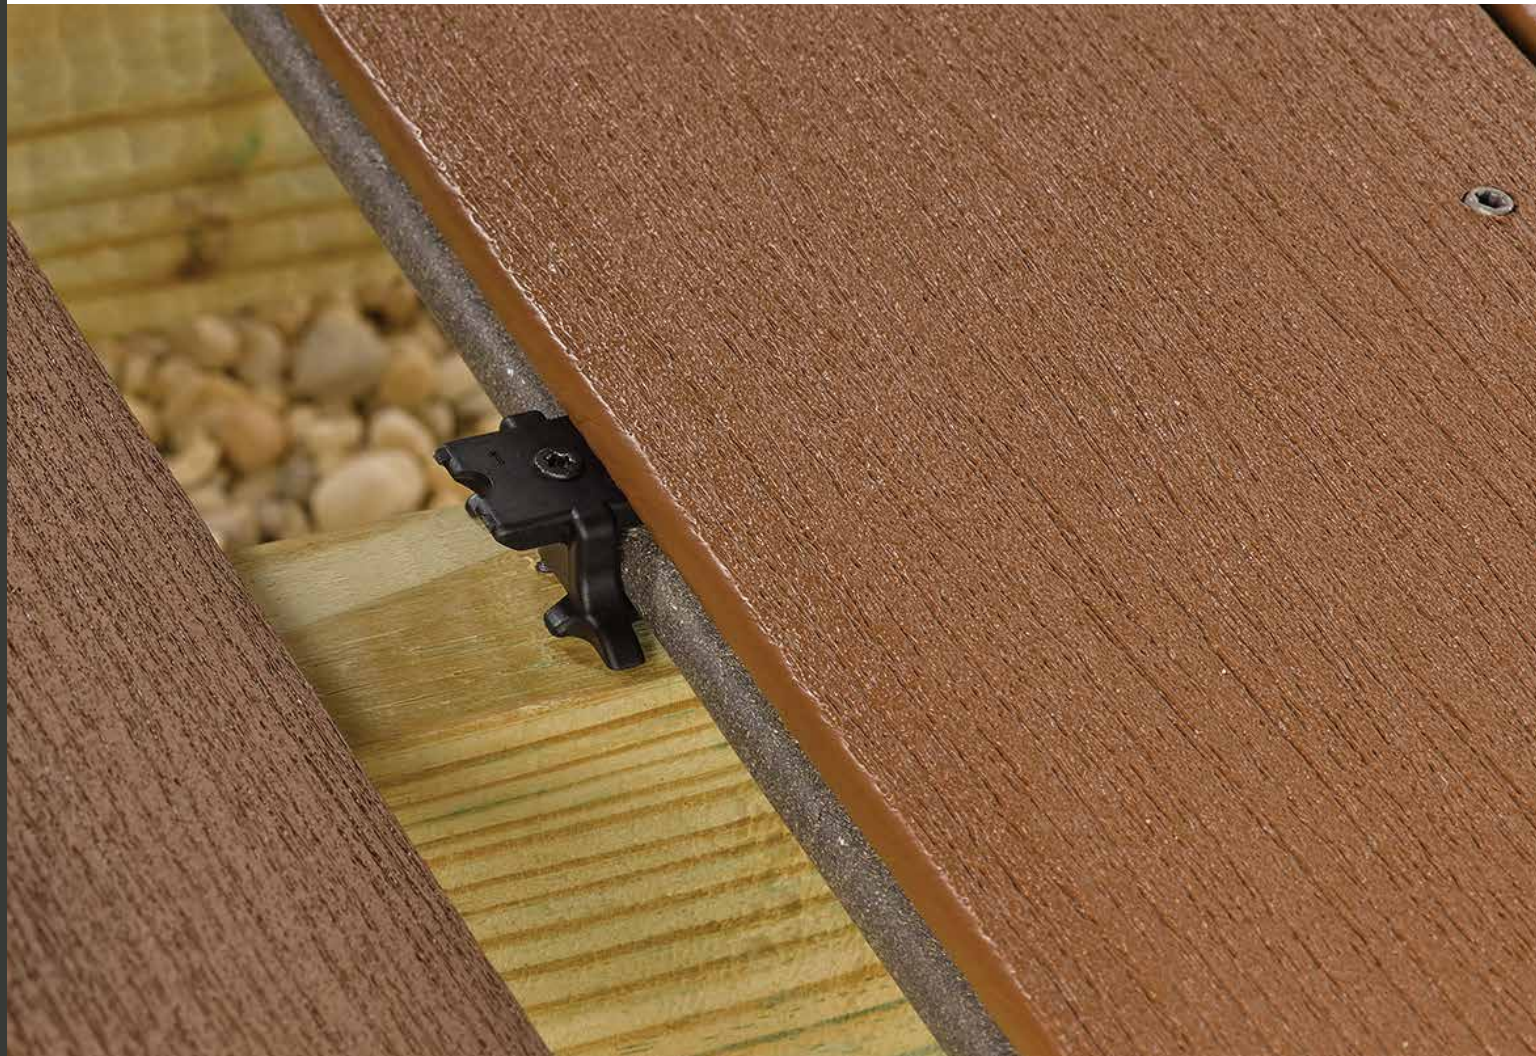

FASTENERS

TimberTech fasteners are uniquely designed to work with TimberTech Decking. For the best possible installation, don't settle for anything less.

CONCEALOC®

Clips with a matte brown finish secured to joists with screws in between grooved boards for a hidden appearance.

- Hidden fastener system that can be installed pneumatically with the FastenMaster Tiger Claw Gun or using a drill or hand driven using a drill driver
- Stainless steel clips and screws for long-term performance
- Compatible with all TimberTech grooved deck boards

PRODUCT DESCRIPTION	TimberTech Model Number
CONCEALOC FOR ADVANCED PVC & COMPOSITE	
CONCEALoc 100 SF/ Carton Clips and Screws	CLOFAST
CONCEALoc 500 SF/Pkg Gun Pail Clips and Screws for Pneumatic	CLOGUNPAIL
CONCEALoc 1000 SF/Bucket Clips and Screws	CLOBULK
CONCEALoc L-Bracket 50/Pk Brackets and Screws	CLOCLBKT
CONCEALoc Router Bit	CLOCRBIT
CONCEALoc Replacement Screws, 50 Screws	CLOSCREW

SIDELoc™

Screws installed at an angle through the side of the board and into the joist with the SIDELoc guide for a secure hold and discreet spacing.

- Hidden fastener system with superior holding power that requires no pre-drilling
- Stainless steel composition resists screw shear and installs creating a 1/8" gap
- Compatible with only TimberTech Advanced PVC Square-Shouldered deck boards
- Not for use with TimberTech Composite or any grooved profile deck boards