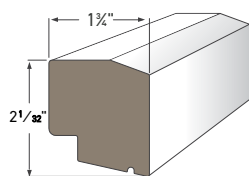

Historic Sill
AZM-6930
Length: 16'

Large Sill Nose
AZM-7979
Length: 16'

Window Sill Nose
AZM-7974
Length: 12'

Large Historic Sill
AZM-7958
Length: 16'

Sub Sill Nose
AZM-6933
Length: 16'

Water Table
AZM-6935
Length: 18'