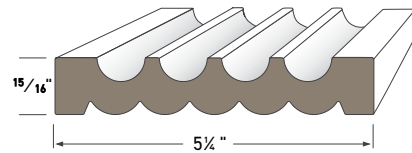

Fluted/Reeded
AZM-606
Length: 16'