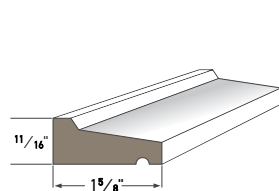

Historic Sill
AZM-6930
Length: 16'

Large Sill Nose
AZM-7979
Length: 16'

Window Sill Nose
AZM-7974
Length: 12'

Large Historic Sill
AZM-7958
Length: 16'

Sub Sill Nose
AZM-6933
Length: 16'

Water Table
AZM-6935
Length: 18'