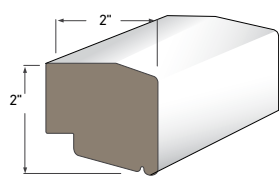

Historic Sill
AZM-6930
Length: 16'

Large Sill Nose
AZM-7979
Length: 16'

Window Sill Nose
AZM-7974
Length: 12'

Large Historic Sill
AZM-7958
Length: 16'

Sub Sill Nose
AZM-6933
Length: 16'

Water Table
AZM-6935
Length: 18'