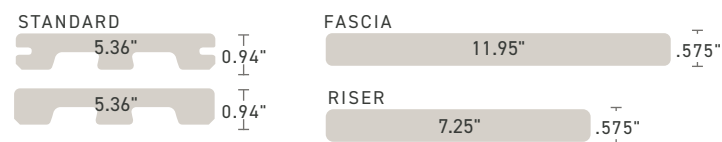

PROFILE OPTIONS