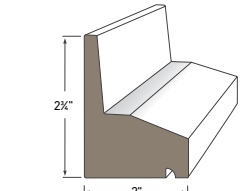

Historic Sill
AZM-6930
Length: 16'

Large Sill Nose
AZM-7979
Length: 16'

Window Sill Nose
AZM-7974
Length: 12'

Large Historic Sill
AZM-7958
Length: 16'

Sub Sill Nose
AZM-6933
Length: 16'

Water Table
AZM-6935
Length: 18'