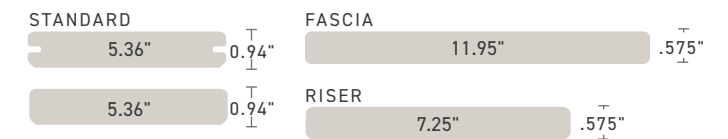

PROFILE OPTIONS

Legacy Collection in Tigerwood