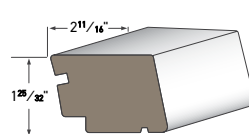

Historic Sill
AZM-6930
Length: 16'

Large Sill Nose
AZM-7979
Length: 16'

Window Sill Nose
AZM-7974
Length: 12'

Large Historic Sill
AZM-7958
Length: 16'

Sub Sill Nose
AZM-6933
Length: 16'

Water Table
AZM-6935
Length: 18'