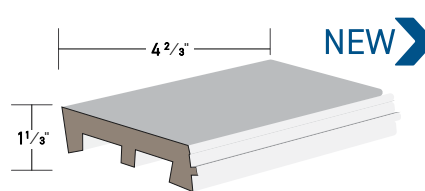

PCB Sill
AZM-948
Length: 16'