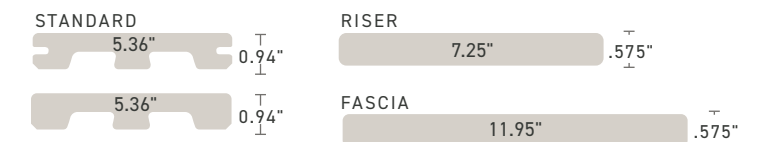

PROFILE OPTIONS