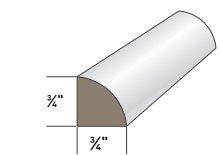

Quarter Round
AZM-105
Length: 16'