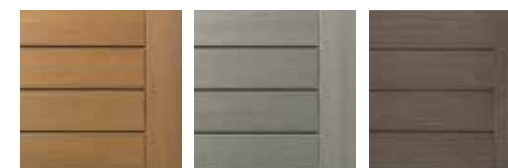

PRIME+ COLLECTION®*

Timeless Wood Grain

Opt for a simple, traditional wood look with the natural, inviting colors and textured straight grain pattern of the Prime+ Collection. The authentic wood styling, minimal maintenance needs, and attainable price point make this collection the ideal choice for clients looking to upgrade from wood.

COCONUT HUSK® SEA SALT GRAY DARK COCOA

PRODUCT DESCRIPTION	TimberTech Model Number		
	12'	16'	20'
PRIME+ COLLECTION			
1 x 6 Grooved Coconut Husk	PRGV5412CH	PRGV5416CH	PRGV5420CH
1 x 6 Square-Shouldered Coconut Husk	—	PR5416CH	PR5420CH
1 x 6 Grooved Sea Salt Gray	PRGV5412ST	PRGV5416ST	PRGV5420ST
1 x 6 Square-Shouldered Sea Salt Gray	—	PR5416ST	PR5420ST
1 x 6 Grooved Dark Cocoa	PRGV5412DC	PRGV5416DC	PRGV5420DC
1 x 6 Square-Shouldered Dark Cocoa	—	PR5416DC	PR5420DC
PRIME+ FASCIA			
12" Fascia Coconut Husk	FBE12CH	—	—
12" Fascia Sea Salt Gray	FBE12ST	—	—
12" Fascia Dark Cocoa	FBE12DC	—	—
PRIME+ RISER			
7-1/4" Riser Coconut Husk	ERISERCH	—	—
7-1/4" Riser Sea Salt Gray	ERISERST	—	—
7-1/4" Riser Dark Cocoa	ERISERDC	—	—