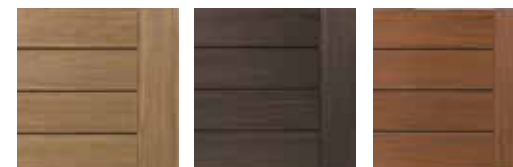

WEATHERED TEAK* DARK HICKORY CYPRESS*

PRODUCT DESCRIPTION	TimberTech Model Number		
	12'	16'	20'
VINTAGE COLLECTION®			
1 x 4 Square-Shouldered Coastline	—	ADB13516CS	ADB13520CS
1 x 6 Square-Shouldered Coastline	—	ADB15516CS	ADB15520CS
2 x 6 Square-Shouldered Coastline MAX	ADB25512CS	ADB25516CS	ADB25520CS
1 x 6 Grooved Coastline	AGB15512CS	AGB15516CS	AGB15520CS
1 x 8 Square-Shouldered Coastline	—	ADB172516CS	ADB172520CS
1 x 4 Square-Shouldered English Walnut	—	ADB13516EW	ADB13520EW
1 x 6 Square-Shouldered English Walnut	—	ADB15516EW	ADB15520EW
1 x 6 Grooved English Walnut	AGB15512EW	AGB15516EW	AGB15520EW
1 x 8 Square-Shouldered English Walnut	—	ADB172516EW	ADB172520EW
1 x 4 Square-Shouldered Weathered Teak	—	ADB13516WT	ADB13520WT
1 x 6 Square-Shouldered Weathered Teak	—	ADB15516WT	ADB15520WT
1 x 6 Grooved Weathered Teak	AGB15512WT	AGB15516WT	AGB15520WT
1 x 8 Square-Shouldered Weathered Teak	—	ADB172516WT	ADB172520WT
1 x 4 Square-Shouldered Mahogany	—	ADB13516MH	ADB13520MH
1 x 6 Square-Shouldered Mahogany	—	ADB15516MH	ADB15520MH
1 x 6 Grooved Mahogany	AGB15512MH	AGB15516MH	AGB15520MH
1 x 8 Square-Shouldered Mahogany	—	ADB172516MH	ADB172520MH
1 x 4 Square-Shouldered Dark Hickory	—	ADB13516DH	ADB13520DH
1 x 6 Square-Shouldered Dark Hickory	—	ADB15516DH	ADB15520DH
1 x 6 Grooved Dark Hickory	AGB15512DH	AGB15516DH	AGB15520DH
1 x 8 Square-Shouldered Dark Hickory	—	ADB172516DH	ADB172520DH
1 x 4 Square-Shouldered Cypress	—	ADB13516CY	ADB13520CY
1 x 6 Square-Shouldered Cypress	—	ADB15516CY	ADB15520CY
1 x 6 Grooved Cypress	AGB15512CY	AGB15516CY	AGB15520CY
1 x 8 Square-Shouldered Cypress	—	ADB172516CY	ADB172520CY
VINTAGE FASCIA			
12" Fascia Coastline	ADR5117512CS	—	—
12" Fascia English Walnut	ADR5117512EW	—	—
12" Fascia Weathered Teak	ADR5117512WT	—	—
12" Fascia Mahogany	ADR5117512MH	—	—
12" Fascia Dark Hickory	ADR5117512DH	—	—
12" Fascia Cypress	ADR5117512CY	—	—

BEST CHOICE FOR FIRE ZONES

This collection has an Ignition Resistant designation, Class A Flame Spread Rating, and is WUI Compliant.

MULTIWIDTH DECKING FOR DESIGN FLEXIBILITY

For design-forward clients, choose from narrow (3.5"), standard (5.5"), and wide (7.25") width deck boards to create a curated design. Available with all colors in the Vintage Collection.

MAX DECKING FOR WIDER JOIST SPANS

MAX boards are 1.5" thick and can span up to 24" on center, making them ideal for docks, boardwalks, and many decking applications. Available in Coastline.