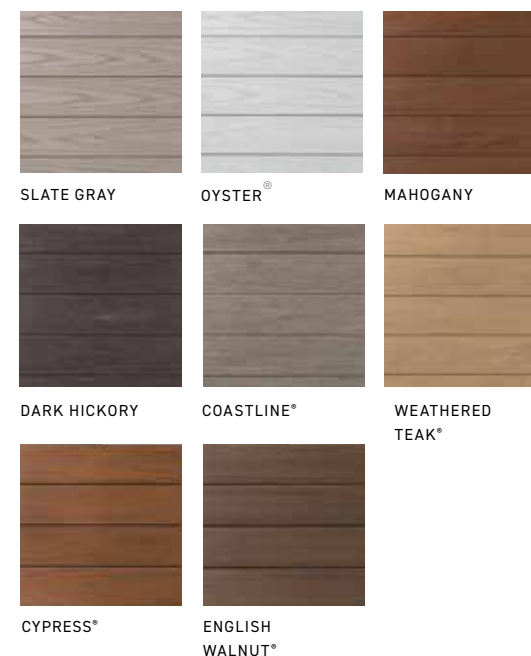

PRODUCT DESCRIPTION	TimberTech Model Number		
	10'	12'	16'
ADVANCED PVC PORCH			
1 x 4 T&G Porch Slate Gray	ADCP13510SG	ADCP13512SG	ADCP13516SG
1 x 4 T&G Porch Oyster	—	ADP13512OR	ADP13516OR
1 x 6 T&G Porch Mahogany	—	ADP15512MH	ADP15516MH
1 x 4 T&G Porch Mahogany	—	ADP13512MH	ADP13516MH
1 x 6 T&G Porch Dark Hickory	—	ADP15512DH	ADP15516DH
1 x 4 T&G Porch Dark Hickory	—	ADP13512DH	ADP13516DH
1 x 6 T&G Porch Coastline	—	ADP15512CS	ADP15516CS
1 x 4 T&G Porch Coastline	—	ADP13512CS	ADP13516CS
1 x 6 T&G Porch Weathered Teak	—	ADP15512WT	ADP15516WT
1 x 4 T&G Porch Weathered Teak	—	ADP13512WT	ADP13516WT
1 x 4 T&G Porch Cypress	—	ADP13512CY	ADP13516CY
1 x 6 T&G Porch Cypress	—	ADP15512CY	ADP15516CY
1 x 4 T&G Porch English Walnut	—	ADP13512EW	ADP13516EW
1 x 6 T&G Porch English Walnut	—	ADP15512EW	ADP15516EW

Extended lead times may apply to certain geographies.

SMART CHOICE

FOR FIRE ZONES

This collection is WUI Compliant.

MULTIWIDTH PORCH BOARDS

FOR DESIGN FLEXIBILITY

Standard-width (3.125") boards available in all colors. Wide-width (5.5") porch boards available in Coastline, Cypress, Dark Hickory, English Walnut®, Mahogany, and Weathered Teak for curated design options.

PROFILE OPTIONS