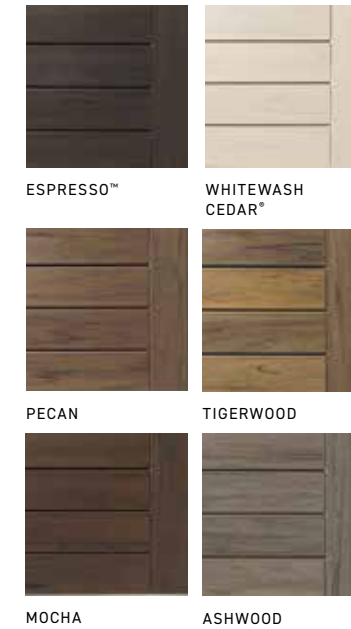

PRODUCT DESCRIPTION	TimberTech Model Number		
	12'	16'	20'
LEGACY COLLECTION			
1 x 6 Grooved Espresso	LCGV5412E	LCGV5416E	LCGV5420E
1 x 6 Square-Shouldered Espresso	—	LC5416E	LC5420E
1 x 6 Grooved Whitewash Cedar	LCGV5412WC	LCGV5416WC	LCGV5420WC
1 x 6 Square-Shouldered Whitewash Cedar	—	LC5416WC	LC5420WC
1 x 6 Grooved Mocha	LCGV5412M	LCGV5416M	LCGV5420M
1 x 6 Square-Shouldered Mocha	—	LC5416M	LC5420M
1 x 6 Grooved Pecan	LCGV5412P	LCGV5416P	LCGV5420P
1 x 6 Square-Shouldered Pecan	—	LC5416P	LC5420P
1 x 6 Grooved Tigerwood	LCGV5412TW	LCGV5416TW	LCGV5420TW
1 x 6 Square-Shouldered Tigerwood	—	LC5416TW	LC5420TW
1 x 6 Grooved Ashwood	LCGV5412AW	LCGV5416AW	LCGV5420AW
1 x 6 Square-Shouldered Ashwood	—	LC5416AW	LC5420AW
LEGACY FASCIA			
12" Fascia Espresso	FBLC12E	—	—
12" Fascia Whitewash Cedar	FBLC12WC	—	—
12" Fascia Mocha	FBLC12M	—	—
12" Fascia Pecan	FBLC12P	—	—
12" Fascia Tigerwood	FBLC12TW	—	—
12" Fascia Ashwood	FBLC12AW	—	—
LEGACY RISER			
7-1/4" Riser Espresso	LCRISERE	—	—
7-1/4" Riser Whitewash Cedar	LCRISERWC	—	—
7-1/4" Riser Mocha	LCRISERM	—	—
7-1/4" Riser Pecan	LCRISERP	—	—
7-1/4" Riser Tigerwood	LCRISERTW	—	—
7-1/4" Riser Ashwood	LCRISERAW	—	—