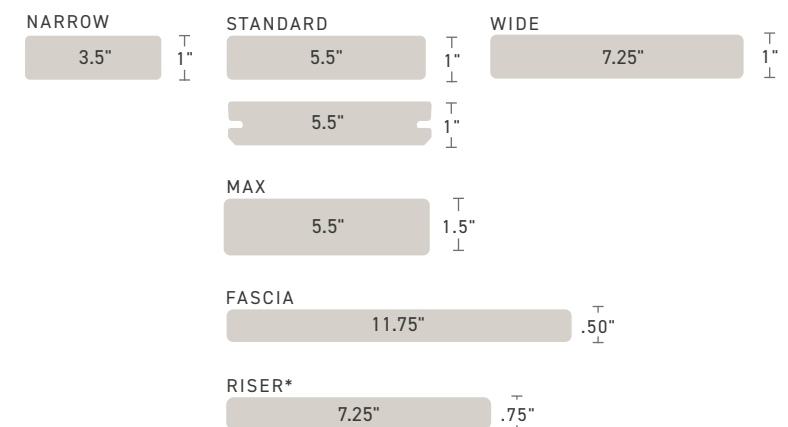

PROFILE OPTIONS

*Riser Boards are compatible with Cortex plugs.