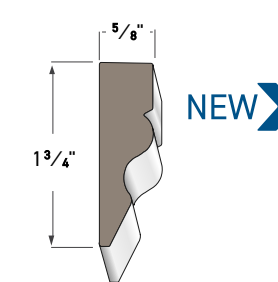

Imperial Rake Crown
AZM-6937
Length: 16'

Rams Crown
AZM-6934
Length: 16'

Solid Crown
AZM-7954
Length: 16'

Crosshead Pediment
AZM-6216
Length: 18'

Pediment Crown Moulding
AZM-1882
Length: 12'

Panel Mould
AZM-165
Length: 16'