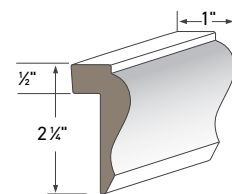

Garage Door Thermostop
AZM-6936
Lengths: 7', 9', and 16'

Rake Moulding
AZM-287
Length: 16'

Square Profile
AZM-236
Length: 12'

Shingle Moulding
AZM-210
Length: 16'

Wainscot Cap
AZM-284
Length: 16'

AZEK Item Number	AZEK Item Number			
	12'	16'	17'	18'
MOULDING				
Actual				
9/16" x 2-3/4" 3" Crown AZM-52	—	AMCM03192	—	—
9/16" x 3-5/8" 4" Crown AZM-49	—	AMCM04192	—	—
11/16" x 4-5/8" 5" Crown AZM-47	—	AMCM05192	—	—
11/16" x 5-1/4" 6" Crown AZM-45	—	AMCM06192	—	—
1" x 7-1/2" 8" Crown AZM-43	—	AMCM08192	—	—
3/4" x 4-1/4" Cove Moulding AZM-80	—	AMCC05192	—	—
1-13/32" x 2-1/16" Rams Crown AZM-6934	—	AMRC02192	—	—
1-3/8" x 2-3/4" Imperial/Rake Crown AZM-6937	—	AMIR03192	—	—
9/16" x 1-3/4" Bed Moulding AZM-75	—	AMBD02192	—	—
13/16" x 3-1/2" Bed Moulding AZM-28	—	AMBD04192	—	—
3/4" x 3/4" Scotia AZM-93	—	AMSC01192	—	—
3/4" x 3/4" Quarter Round AZM-105	—	AMQR01192	—	—
11/16" x 1-5/8" Shingle Mould AZM-210	—	AMSM02192	—	—
11/16" x 1-5/8" Band Moulding AZM-217	—	AMBN02192	—	—
1" x 2-1/4" Wainscot Cap AZM-284	—	AMWC03192	—	—
11/16" x 1-1/8" Base Cap AZM-164	—	AMBC02192	—	—
1-1/4" x 2" Brick Mould AZM-180	—	AMBM02192	AMBM02204	AMBM02216
1-11/32" x 1-3/16" Back Band AZM-6931	—	AMBB02192	—	—
1-1/16" x 2" Rake Moulding AZM-287	—	AMRM02192	—	—
1-1/16" x 3-1/2" Adams Casing AZM-97	—	AMAC04192	—	—
3/4" x 5-1/4" Colonial Base Cap AZM-163	—	AMCB06192	—	—
15/16" x 5-1/4" Fluted/Reeded Casing AZM-606	—	AMFR06192	—	—
Crosshead Pediment AZM-6216	—	—	—	AMCP04216
1-1/2" x 1-1/2" Square AZM-236	AMIC02144	—	—	—
11/16" x 1-5/8" Drip Cap AZM-197	—	AMDC02192	—	—
2-3/4" x 2" Water Table AZM-6935	—	—	—	AMWT03216
1-3/4" x 2-1/32" Historic Sill AZM-6930	—	AMHS02192	—	—
1-17/32" x 1-1/2" x 1-3/8" Sub Sill Nose AZM-6933	—	AMSS02192	—	—
1-1/8" x 2-1/4" Solid Crown AZM-7954	—	AMCM02192CB	—	—
1-25/32" x 2-11/16" Large Historic Sill AZM-7958	—	AMHS03192CB	—	—
2" x 2" Large Sill Nose AZM-7979	—	AMLSN02192CB	—	—
1-1/4" x 2-1/16" Window Sill Nose AZM-7974	AMWSN02144CB	—	—	—
1 3/8" x 1 1/4" Sill Nose AZM-937	—	AMSN01192	—	—
2 7/8" x 2" Pediment Crown Moulding AZM-1882	AMPC02144	—	—	—
4 11/16" x 1 1/4" PCB Sill AZM-948	—	AMS05192	—	—
1 3/4" x 5/8" Panel Mould AZM-165	—	AMPM02192	—	—
3/4" x 5/8" Nose Cove AZM-7480	—	AMNC01192	—	—