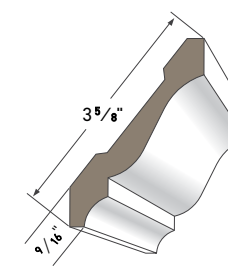

4" Crown
AZM-49
Length: 16'